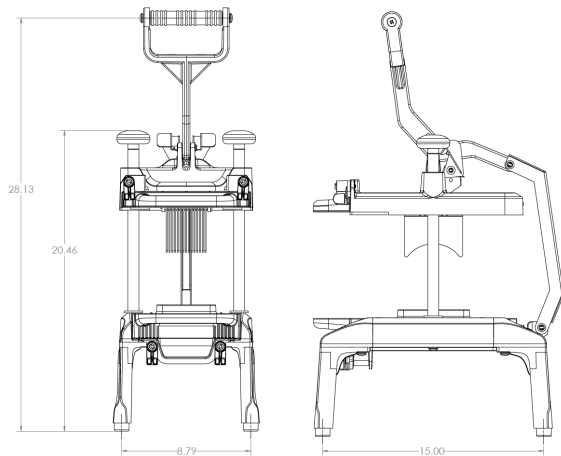

Saber King Mini

Product Number: 981-000-00

Ordering Information

Model Number	Description
981-000-00	Saber King Mini® Chassis
981-000-12A	1/4" Tomato Blade & Pusher Set (2 Tomatoes)
981-000-20A	3/16" Universal Blade & Pusher Set
981-000-50A	1/4" Dicer Blade & Pusher Set
981-000-51A	3/8" Dicer Blade & Pusher Set
981-000-52A	1/2" Dicer Blade & Pusher Set
981-000-60A	Wedger Full Blade & Pusher Set - 4 Section
981-000-61A	Wedger Full Blade & Pusher Set - 6 Section
981-000-62A	Wedger Full Blade & Pusher Set - 8 Section
981-000-65A	Wedger Full Blade & Pusher Set - Halfer
980-000-02	Saber King Cleaning Tool/White Brush Kit

Dimensions

Model Number	Height in (cm)	Width in (cm)	Depth in (cm)	Shipping Weight lbs (kg)
981-000-00	23 in (58.4)	15 in (38.1)	21 in (53.3)	21.0 lb (9.53)
981-000-XXA	6 in (15.2)	16 in (40.6)	12 in (30.5)	8 lb (3.63)
981-000-XXB	6 in (15.2)	16 in (40.6)	12 in (30.5)	5 lb (2.27)
981-000-XXC	6 in (15.2)	16 in (40.6)	12 in (30.5)	3 lb (1.36)

Specifications

Replacements

Model Number	Description
981-000-12B	1/4" Tomato Replacement Blade (2 Tomatoes)
981-000-12C	1/4" Tomato Pusher Head (2 Tomatoes)
981-000-20B	3/16" Universal Replacement Blade
981-000-20C	3/16" Universal Pusher Head
981-000-50B	1/4" Dicer Replacement Blade
981-000-50C	1/4" Dicer Pusher Head Set
981-000-51B	3/8" Dicer Replacement Blade
981-000-51C	3/8" Dicer Pusher Head
981-000-52B	1/2" Dicer Replacement Blade
981-000-52C	1/2" Dicer Pusher Head
981-000-60B	Wedger Replacement Blade Assy - 4 Section
981-000-60C	Wedger Pusher Assy - 4 section
981-000-61B	Wedger Replacement Blade Assy - 6 Section
981-000-61C	Wedger Pusher Assy - 6 section
981-000-62B	Wedger Replacement Blade Assy - 8 Section
981-000-62C	Wedger Pusher Assy - 8 section
981-000-65B	Wedger Replacement Blade Assy - Halfer

Accessories

Model Number	Description
980-000-02	Saber King® Cleaning Tool/White Brush Kit
980-043	Brush, Saber King®, White/White Brush
980-310	Saber King® Blade Storage Hook

Certifications

355 E. Kehoe Blvd.
Carol Stream, IL 60188

1.800.PCASTLE • 630.462.8800
www.princcastle.com